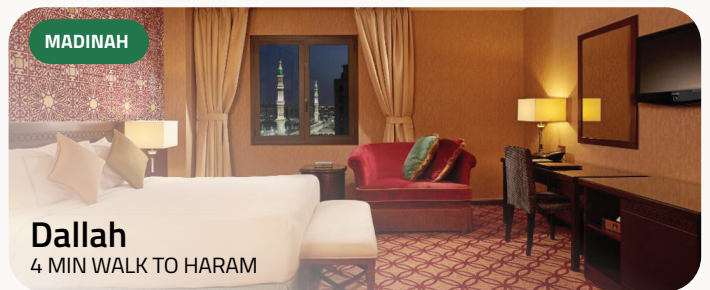

ITINERARY

MAKKAH							DAYS OF HAJJ							MADINAH									
SAT 24 MAY	SUN 25 MAY	MON 26 MAY	TUE 27 MAY	WED 28 MAY	THU 29 MAY	FRI 30 MAY	SAT 31 MAY	SUN 1 JUN	MON 2 JUN	TUE 3 JUN	WED 4 JUN	THU 5 JUN	FRI 6 JUN	SAT 7 JUN	SUN 8 JUN	MON 9 JUN	TUE 10 JUN	WED 11 JUN	THU 12 JUN	FRI 13 JUN	SAT 14 JUN	SUN 15 JUN	MON 16 JUN
26 DHUL QA'DAH	27 DHUL QA'DAH	28 DHUL QA'DAH	29 DHUL QA'DAH	1 DHUL HIJAH	2 DHUL HIJAH	3 DHUL HIJAH	4 DHUL HIJAH	5 DHUL HIJAH	6 DHUL HIJAH	7 DHUL HIJAH	8 DHUL HIJAH Mina	9 DHUL HIJAH Arafah/Muzdalifah	10 DHUL HIJAH Mina/Makkah	11 DHUL HIJAH Mina Day 1	12 DHUL HIJAH Mina Day 2	13 DHUL HIJAH Mina Day 3	14 DHUL HIJAH	15 DHUL HIJAH	16 DHUL HIJAH	17 DHUL HIJAH Jum'ah in Madinah	18 DHUL HIJAH	19 DHUL HIJAH	20 DHUL HIJAH

PACKAGE INCLUDES

HAJJ TRANSFER by Coach	MINA CAMP Muaisim	MEALS Breakfast & Dinner	TRANSFER MAD → MAK (only one way) by HHR Train	SUPPORT Tours & Islamic Guidance	GUIDED BY

GROUP FLIGHTS

	OUTBOUND FLIGHT 30 MAY FROM: SYD / MEL / BNE / ADL / PER TRANSIT VIA: DOH TO: JED	RETURN FLIGHT 14 JUN FROM: MED TRANSIT VIA: DOH TO: SYD / MEL / BNE / ADL / PER
	OUTBOUND FLIGHT 30 MAY FROM: AKL TRANSIT VIA: DOH TO: JED	RETURN FLIGHT 14 JUN FROM: MED TRANSIT VIA: DOH TO: SYD / MEL / BNE / ADL / PER / AKL

PRICE PER PERSON